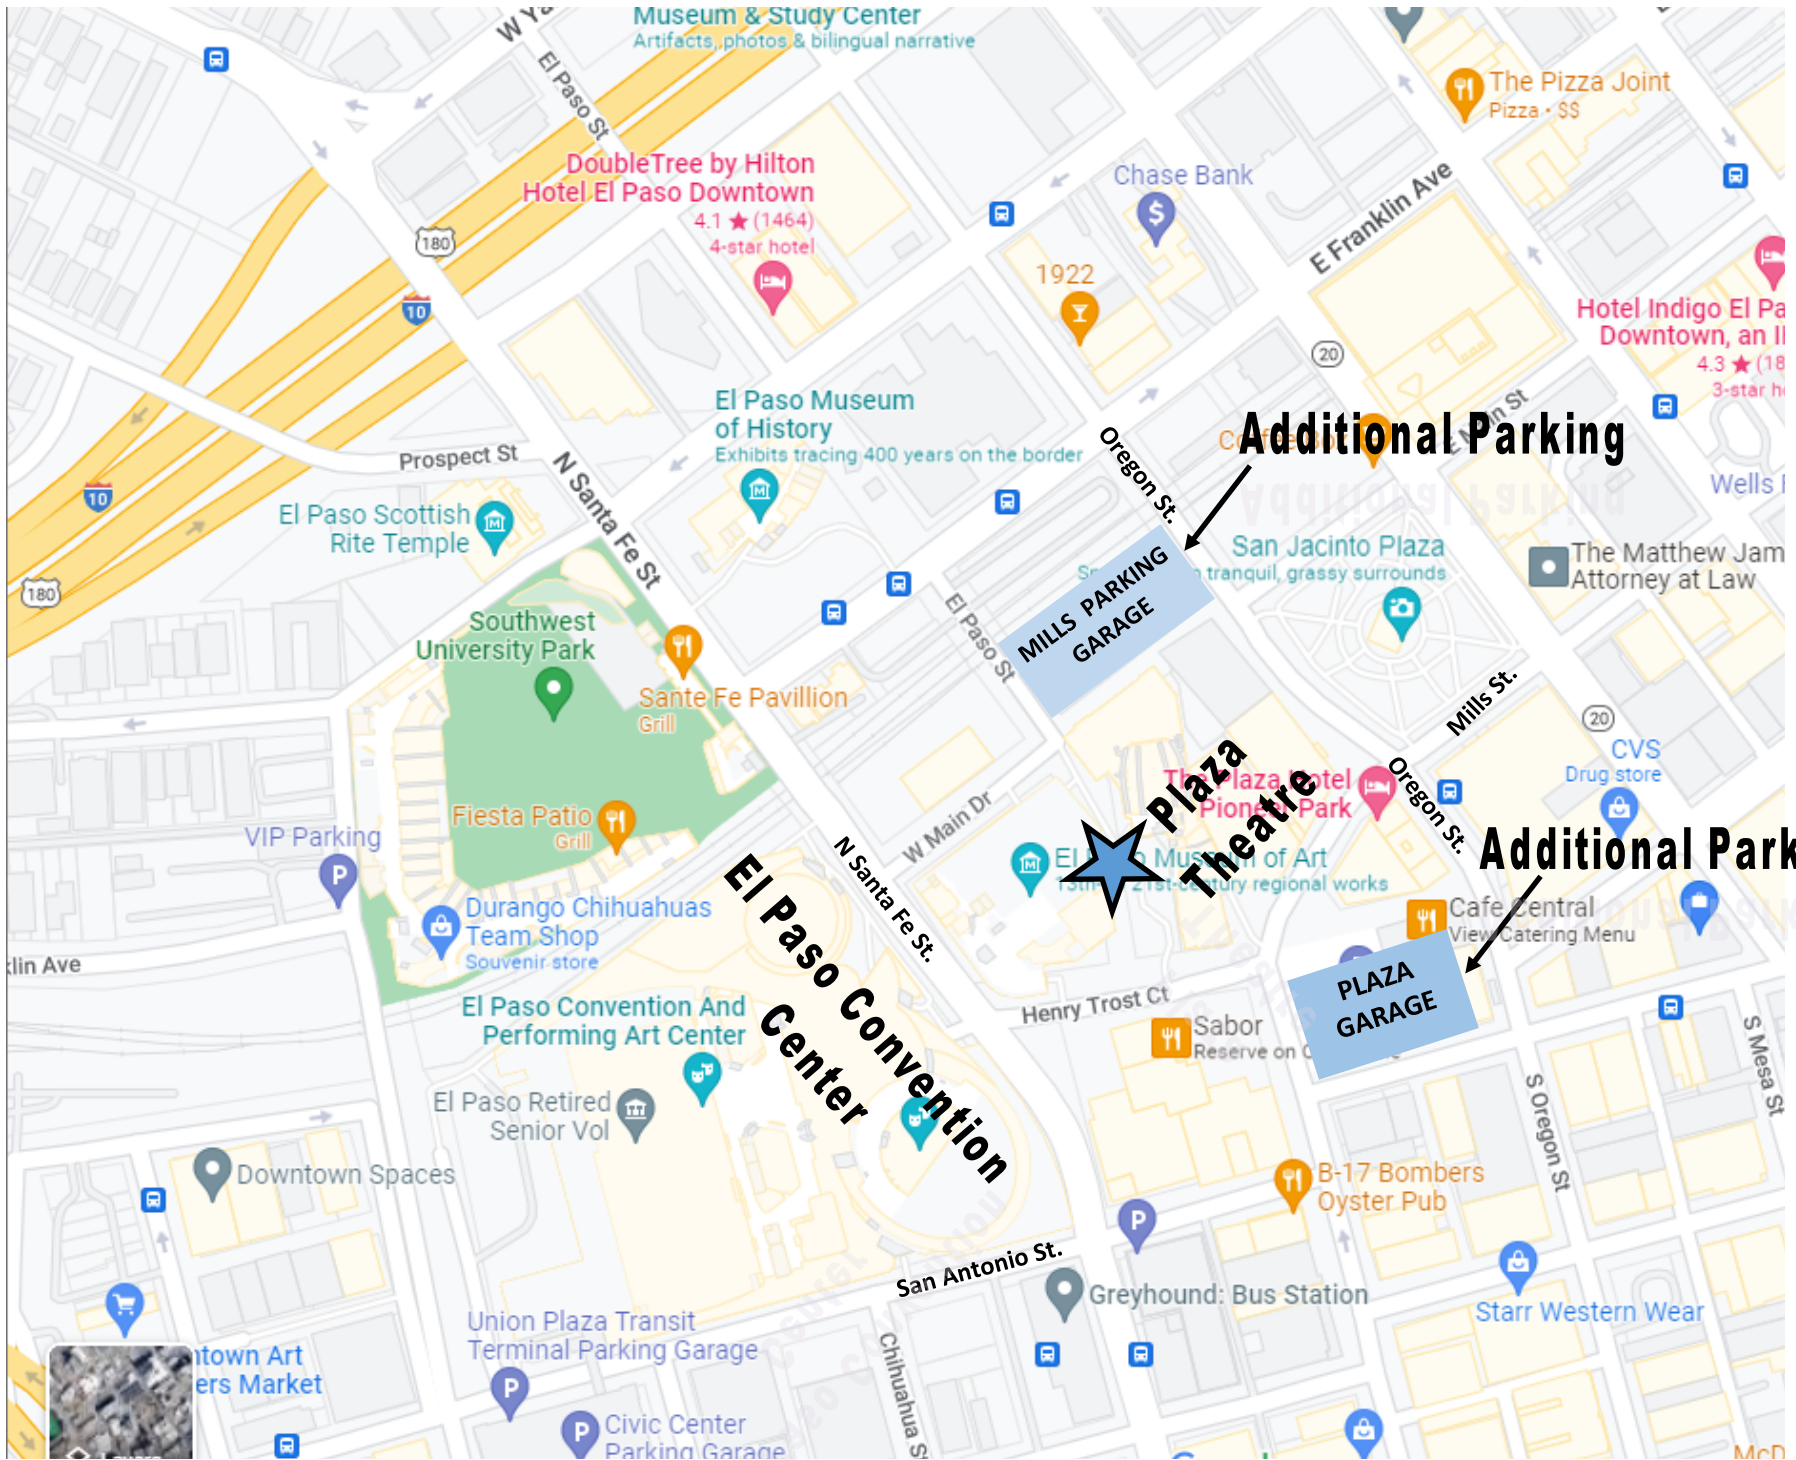

**DoubleTree by Hilton
Hotel El Paso Downtown**
4.1 ★ (1464)
4-star hotel

**El Paso Museum
of History**
Exhibits tracing 400 years on the border

Additional Parking

**MILLS PARKING
GARAGE**

**El Paso Convention
Center**

**Plaza
Theatre**

Additional Parking

**PLAZA
GARAGE**